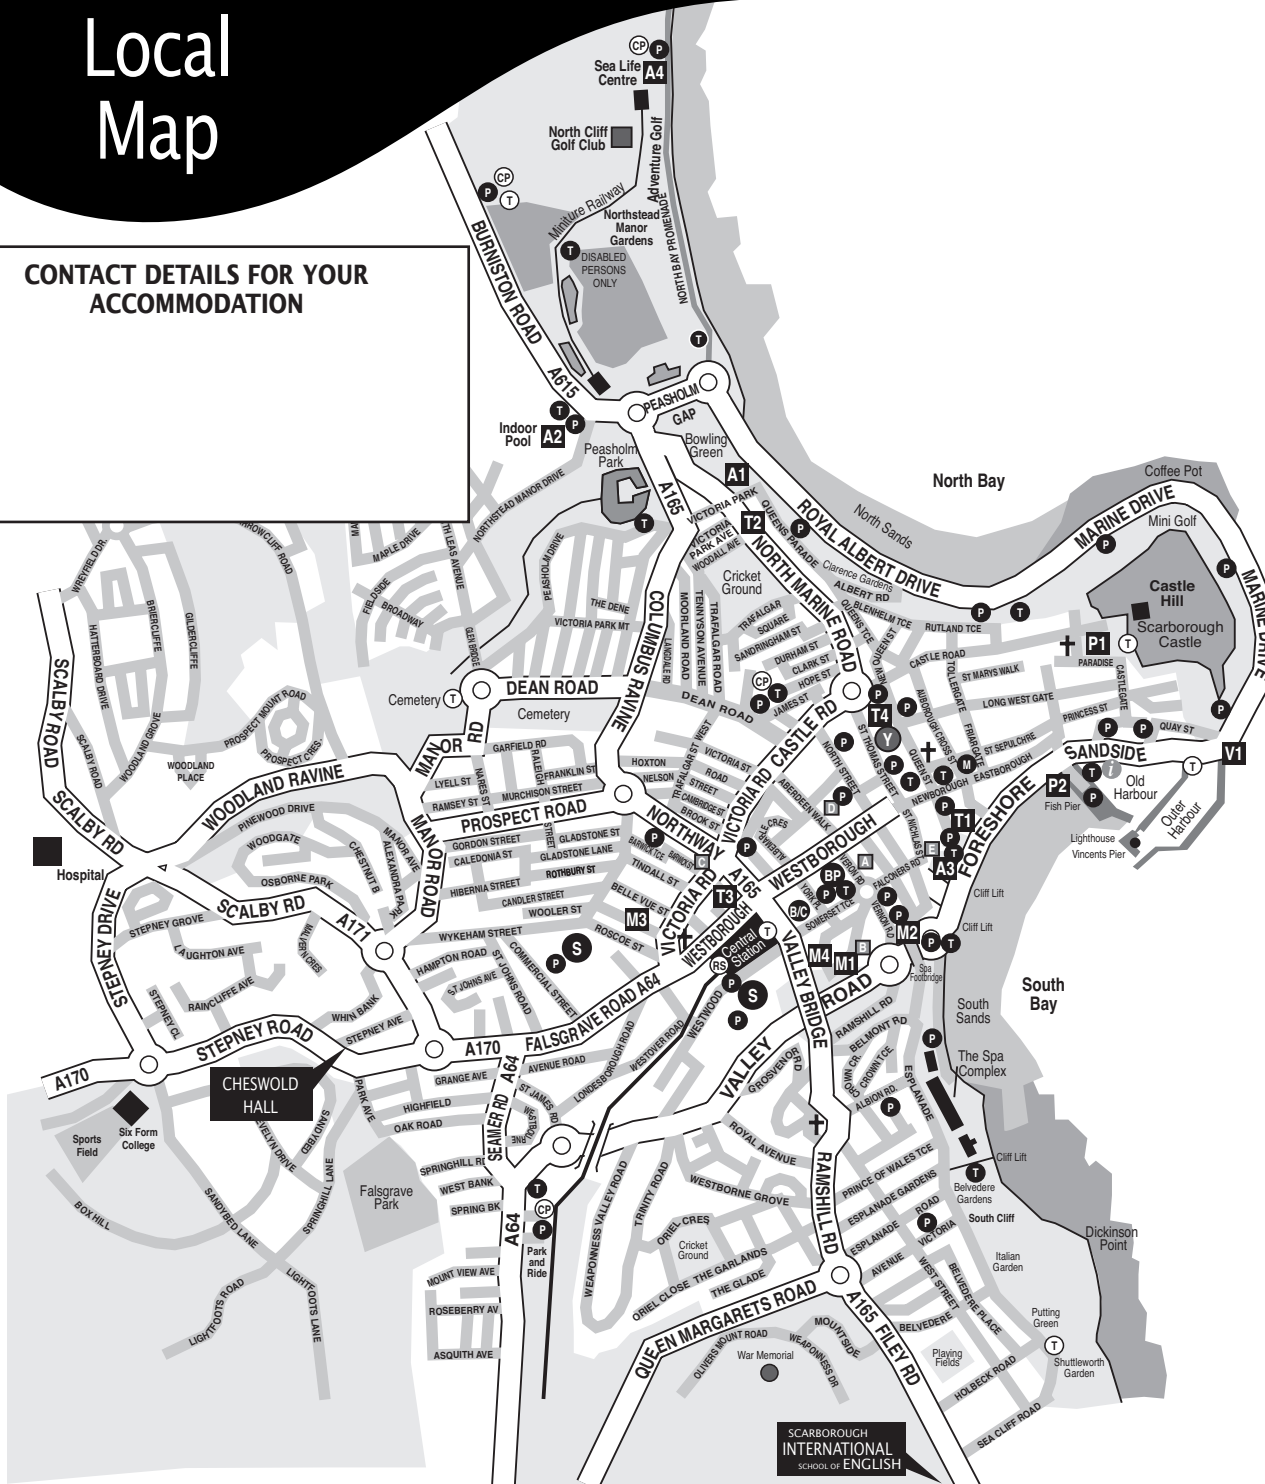

Local Map

Since 1968

Specialists in Vacation, Business & Professional English

CONTACT DETAILS FOR YOUR
ACCOMMODATION

KEY

VISITOR ATTRACTIONS

V1 Lunar Park

THEATRES/CINEMAS

T1 Futurist Theatre

T2 Hollywood Plaza Cinema

T3 Stephen Joseph Theatre

T4 YMCA Theatre

PLACES OF INTEREST

P1 Anne Brontë's Grave (St. Mary's)

P2 Lifeboat Station

SPORTING/LEISURE ACTIVITIES

A1 Alexandra Bowls Centre

A2 Indoor Swimming Pool

A3 Olympia (Ten Pin Bowling)

A4 Sea Life Centre

MUSEUMS

M1 Art Gallery

M2 Rotunda

M3 Toy Museum

M4 Wood End

PUBLIC BUILDINGS

A Central Library

B Londesborough Lodge

C Police Station

D Post Office

E Town Hall

SHOPPING

BP Brunswick Pavilion

M Market Hall

S Supermarket

i Tourist Information

B/C Bus & Coach Information

P Car Park

CP Coach Park

+ Church

T Toilets

T Toilets/Disabled Toilet

Y Elder Street YMCA Centre

RS Railway Station

SCARBOROUGH
INTERNATIONAL
SCHOOL OF ENGLISH

Cheswold Hall, 37 Stepney Road, Scarborough,
North Yorkshire YO12 5BN ENGLAND
Tel +44(0)1723 362 879 Fax +44(0)1723 366 458
E Mail info@english-language.uk.com
www.english-language.uk.com