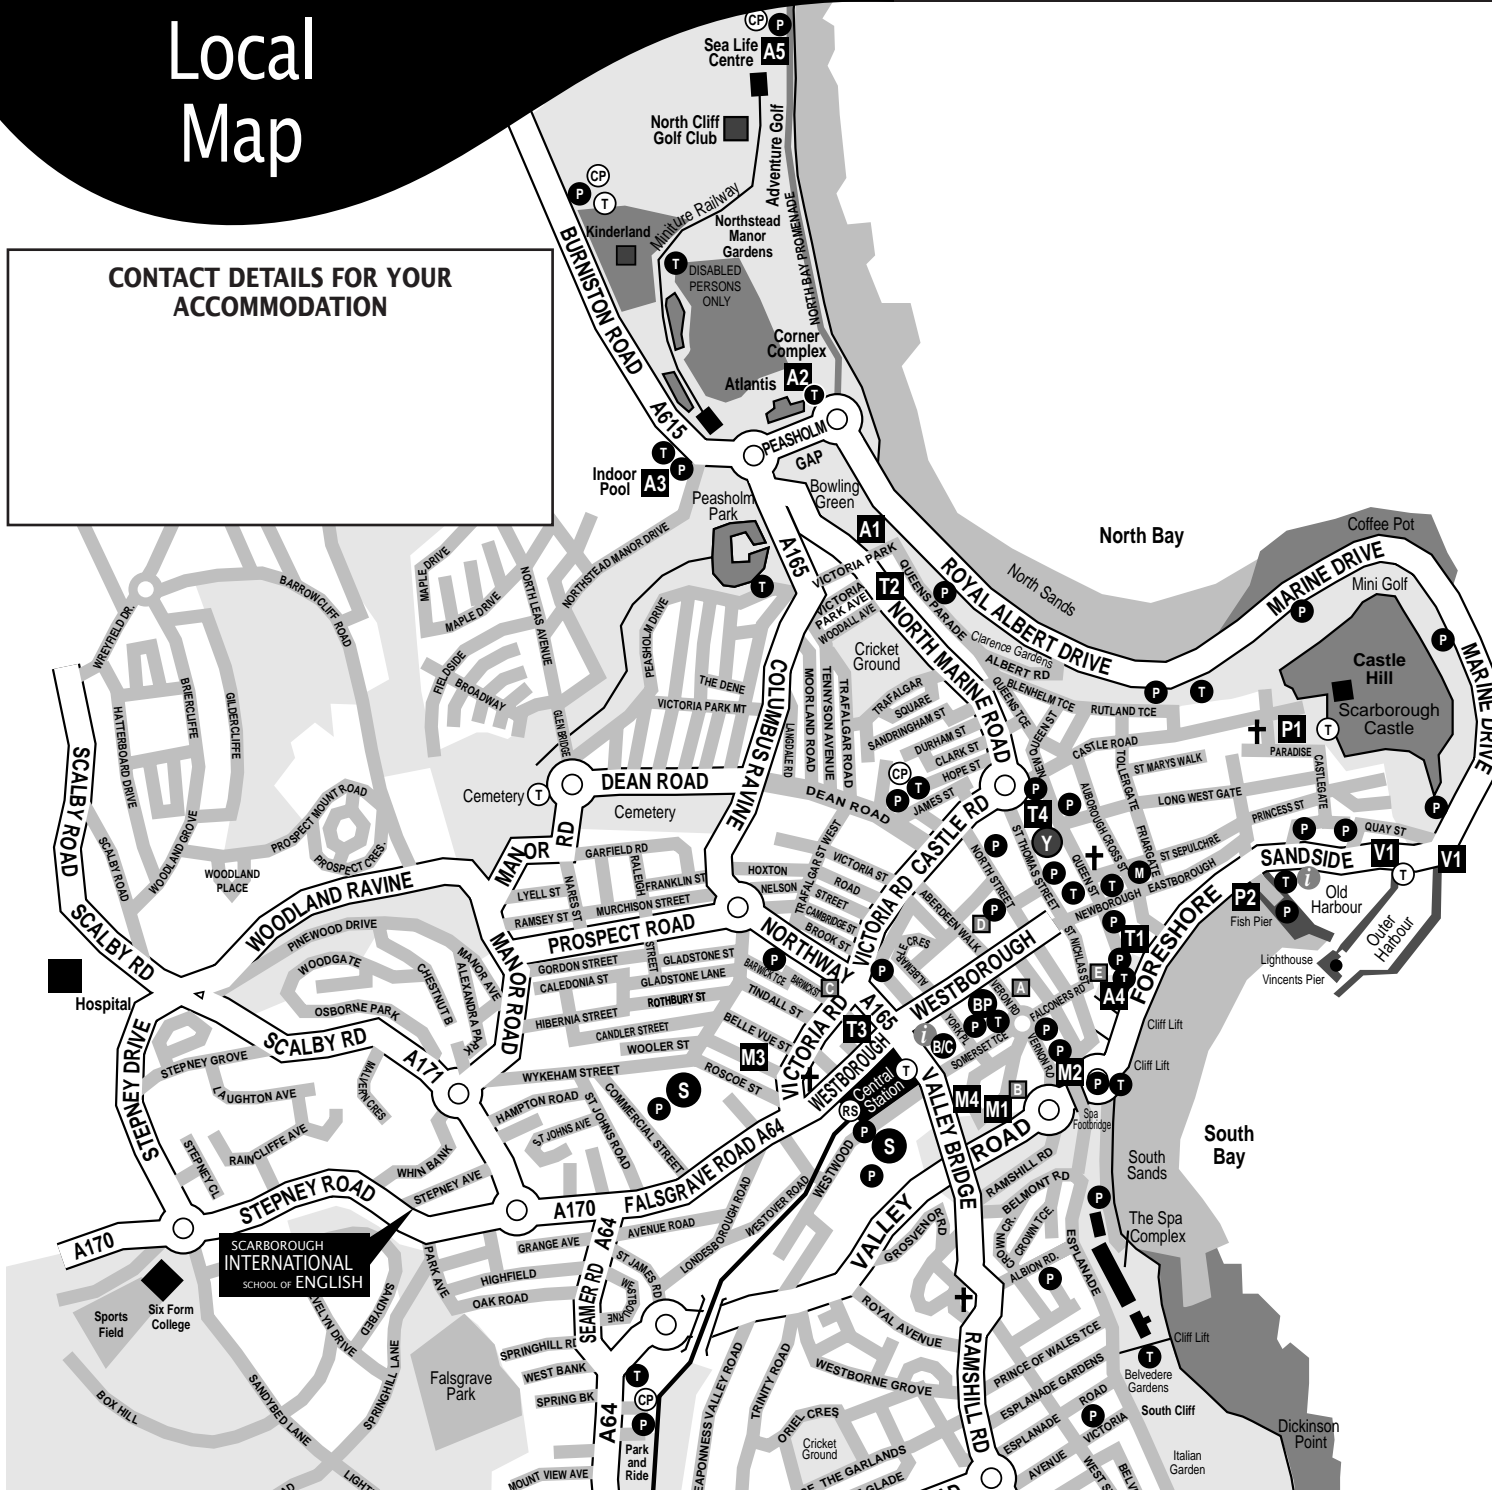

Local Map

Specialists in Vacation, Business & Professional English

CONTACT DETAILS FOR YOUR ACCOMMODATION

KEY

VISITOR ATTRACTIONS

- **V1** Lunar Park
- **V2** Millennium

THEATRES/CINEMAS

- **T1** Futurist Theatre
- **T2** Hollywood Plaza Cinema
- **T3** Stephen Joseph Theatre
- **T4** YMCA Theatre

PLACES OF INTEREST

- **P1** Anne Brontë's Grave (St. Mary's)
- **P2** Lifeboat Station

SPORTING/LEISURE ACTIVITIES

- **A1** Alexandra Bowls Centre
- **A2** Atlantis
- **A3** Indoor Swimming Pool
- **A4** Olympia (Ten Pin Bowling)
- **A5** Sea Life Centre

MUSEUMS

- **M1** Art Gallery
- **M2** Rotunda
- **M3** Toy Museum
- **M4** Wood End

PUBLIC BUILDINGS

- **A** Central Library
- **B** Londesborough Lodge
- **C** Police Station
- **D** Post Office
- **E** Town Hall

SHOPPING

- **BP** Brunswick Pavilion
- **M** Market Hall
- **S** Supermarket

- **i** Tourist Information
- **BC** Bus & Coach Information
- **P** Car Park
- **CP** Coach Park
- **+** Church
- **T** Toilets
- **T** Toilets/Disabled Toilet
- **Y** Elder Street YMCA Centre
- **RS** Railway Station

Cheswold Hall, 37 Stepney Road, Scarborough,
North Yorkshire YO12 5BN ENGLAND
Tel +44(0)1723 362 879 Fax +44(0)1723 366 458
E Mail info@english-language.uk.com
www.english-language.uk.com